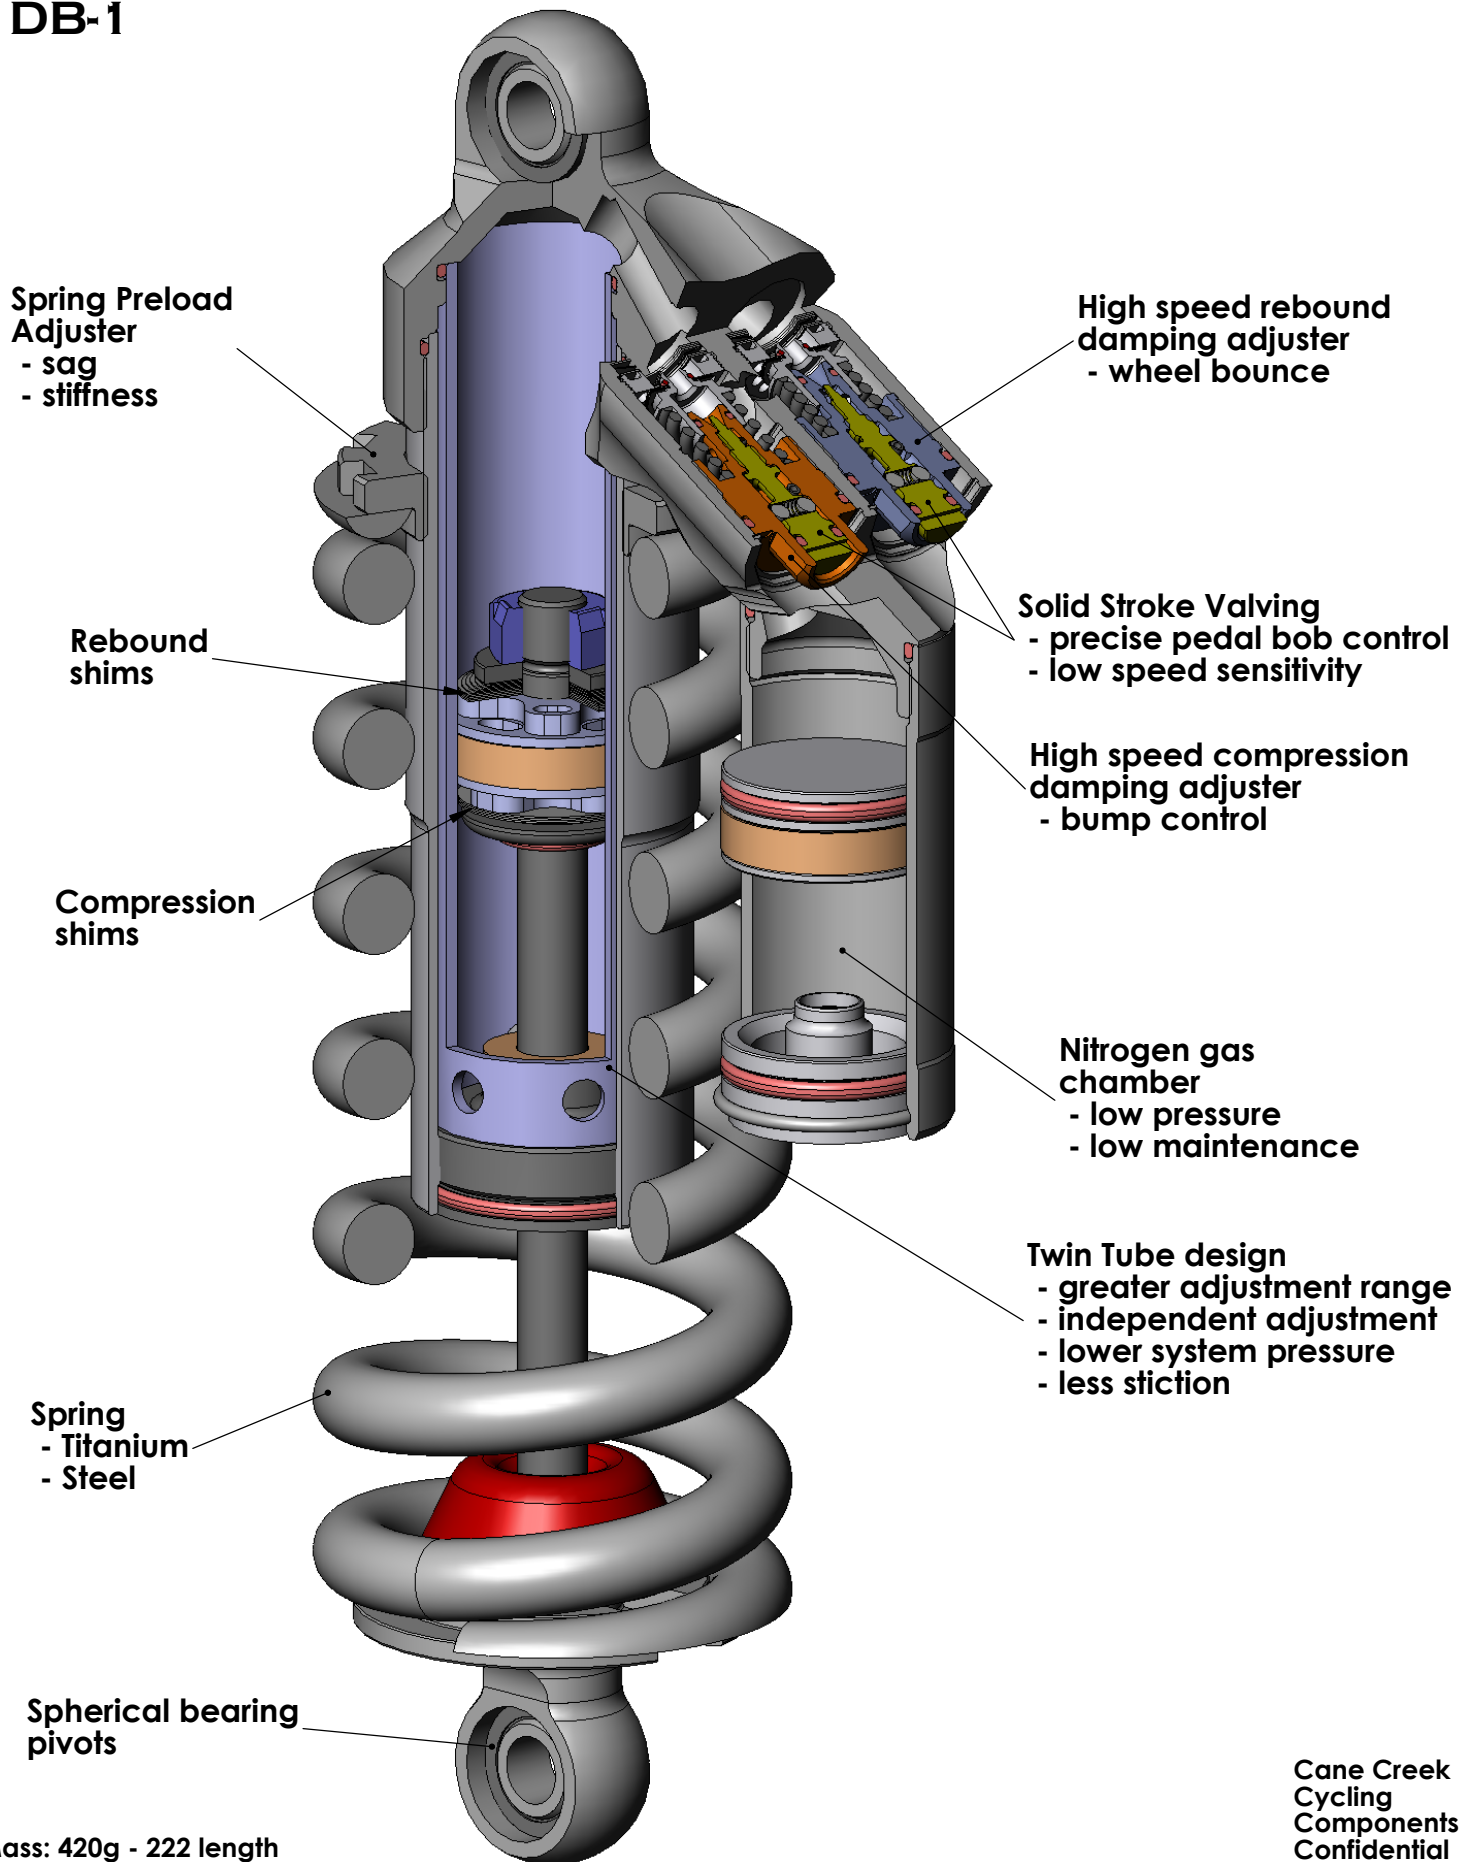

CANE CREEK DB-1

Mass: 420g - 222 length
(without spring)

Cane Creek
Cycling
Components
Confidential
4/12/05